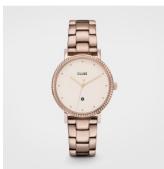

BUY NOW

Cluse CL30048 ladies' watch

Display Type: Analogue  
Strap Material: Real leather  
Strap Colour: Black  
Case width [mm]: 33

BUY NOW

### DETAILS

Cluse CL40106 ladies' watch

Display Type: Analogue  
Strap Material: Real leather  
Strap Colour: Grey  
Case width [mm]: 33

BUY NOW

Cluse CL40109 ladies' watch

Display Type: Analogue  
Strap Material: Real leather  
Strap Colour: Pink  
Case width [mm]: 33

BUY NOW

Cluse CL40110 ladies' watch

Display Type: Analogue  
Strap Material: Real leather  
Strap Colour: White  
Case width [mm]: 33

BUY NOW

Cluse Vigoureux CW0101210005 ladies' watch

Display Type: Analogue  
Strap Material: Stainless steel  
Strap Colour: Gold  
Case width [mm]: 33

BUY NOW

Cluse CW0101209009 ladies' watch

Display Type: Analogue  
Strap Material: Stainless steel  
Strap Colour: Pink  
Case width [mm]: 33

BUY NOW