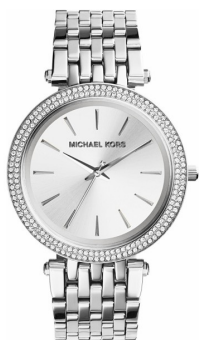

ÅKSTRÖMS

Michael Kors ladies' watch MK3190 Specifications

[BUY NOW](#)

This document contains all the specifications for the Michael Kors MK3190 ladies' watch. We at the [ÅKSTRÖMS watch store](#) offer a large selection of authentic watches from the best watch brands in the world.
<https://www.akstroms.se/>

PRODUCT INFORMATION

| | |
|------------------|---------------|
| EAN | 0691464950231 |
| Gender | Ladies |
| Brand | Michael Kors |
| Collection | Darci |
| Warranty [years] | 2 |

PRODUCT EXECUTION

| | |
|---------------|------------------|
| Display Type | Analogue |
| Movement type | Quartz (Battery) |

MEASURES

| | |
|-----------------|----|
| Case width [mm] | 39 |
|-----------------|----|

MATERIAL & COLOUR

| | |
|--------------------|-----------------|
| Strap Material | Stainless steel |
| Strap Colour | Silver |
| Colour of the dial | Silver |
| Glass | Mineral glass |