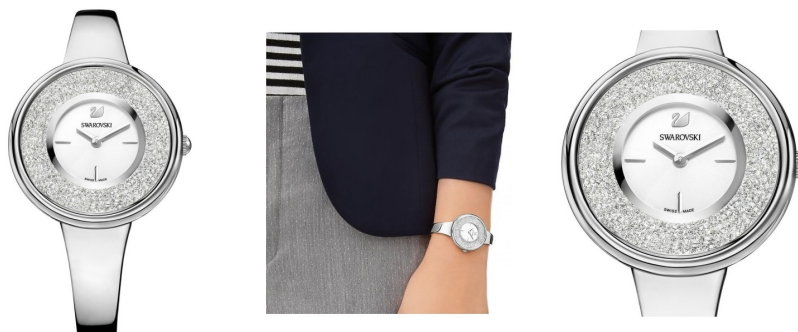

ÅKSTRÖMS

Swarovski ladies' watch 5269256 Specifications

BUY NOW

This document contains all the specifications for the Swarovski 5269256 ladies' watch. We at the **ÅKSTRÖMS watch store** offer a large selection of authentic watches from the best watch brands in the world.
<https://www.akstroms.se/>

PRODUCT INFORMATION

EAN	9009652692565
Gender	Ladies
Brand	Swarovski
Collection	Crystalline Pure
Warranty [years]	2

PRODUCT EXECUTION

Display Type	Analogue
Movement type	Quartz (Battery)

MEASURES

Case width [mm]	34
-----------------	----

MATERIAL & COLOUR

Strap Material	Stainless steel
Strap Colour	Silver
Colour of the dial	Silver
Stone type	Swarovski
Glass	Mineral glass

DETAILS

Numerals	Index marks
Water resistant	5 ATM