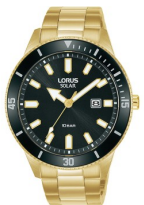

BUY NOW

ÅKSTRÖMS

Lorus watches for men Catalog

PRODUCT

DETAILS

Lorus Klassik RM319GX9 men's watch

Display Type: Analogue
Strap Material: Real leather
Strap Colour: Black
Case width [mm]: 43

BUY NOW

Lorus Analog-Digital Chrono RW617AX5 men's watch

Display Type: Analogue
Strap Material: Silicone
Strap Colour: Blue
Case width [mm]: 46

BUY NOW

Lorus RX336AX9 men's watch

Display Type: Analogue
Strap Material: Stainless steel
Strap Colour: Gold
Case width [mm]: 42

BUY NOW

Lorus Chrono RT347JX9 men's watch

Display Type: Analogue
Strap Material: Silicone
Strap Colour: Black
Case width [mm]: 43

BUY NOW

Lorus Solar RX308AX9 men's watch

Display Type: Analogue
Strap Material: Stainless steel
Strap Colour: Gold
Case width [mm]: 43